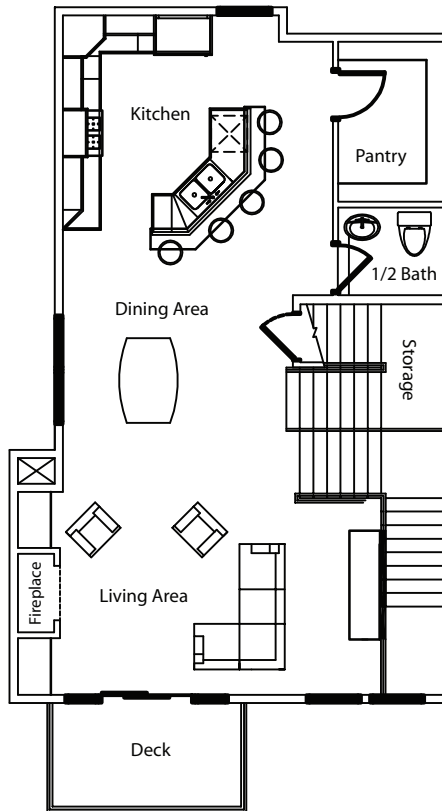

The Kaylee

1923 APPROX SQUARE FEET

www.lutahomes.com Call / Text 801-884-6637

Kaylee

Chelsea

Master Bedroom

Kitchen

LOWER FLOOR PLAN

MAIN FLOOR PLAN

UPPER FLOOR PLAN