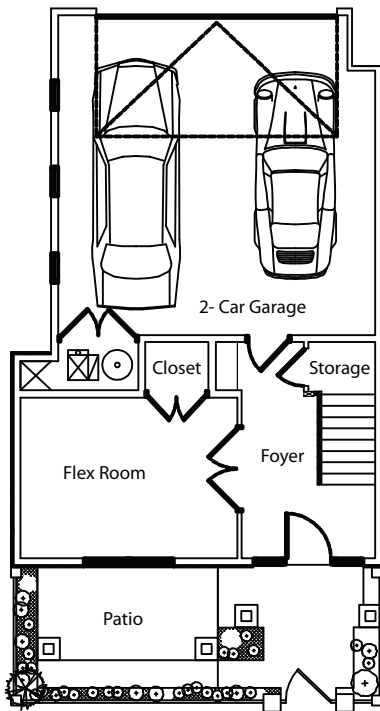

The Kaylee

1923 APPROX SQUARE FEET

www.lutahomes.com Call / Text 801-884-6637

Kaylee

Chelsea

Master Bedroom

Kitchen

LOWER FLOOR PLAN

MAIN FLOOR PLAN

UPPER FLOOR PLAN