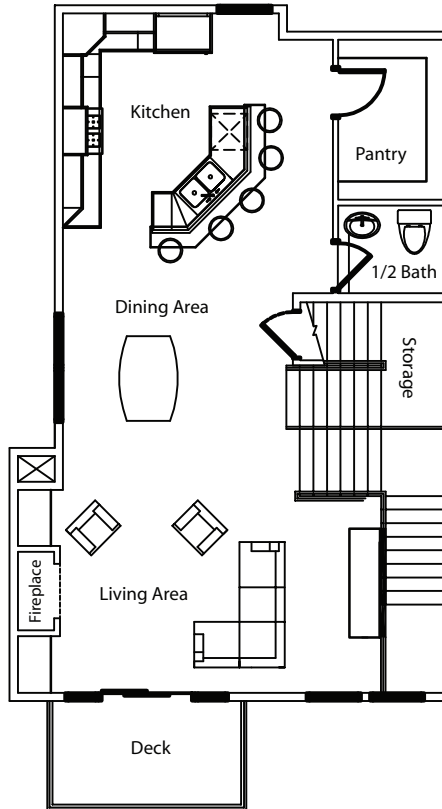

The Kaylee

1923 APPROX SQUARE FEET

www.lutahomes.com Call / Text 801-884-6637

Kaylee

Chelsea

Master Bedroom

Kitchen

LOWER FLOOR PLAN

MAIN FLOOR PLAN

UPPER FLOOR PLAN