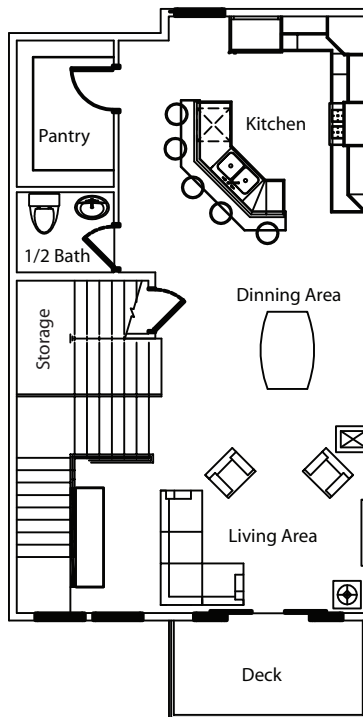

The Amberlee

1743 APPROX SQUARE FEET

www.lutahomes.com Call / Text 801-884-6637

Kimberly

Amberlee

Chelsea

Ashley

Kaylee

LOWER FLOOR PLAN

MAIN FLOOR PLAN

UPPER FLOOR PLAN