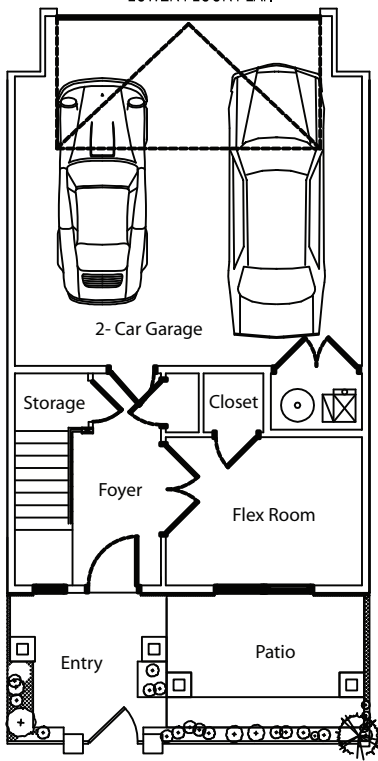

The Amberlee

1743 APPROX SQUARE FEET

www.lutahomes.com Call / Text 801-884-6637

Kimberly

Amberlee

Chelsea

Ashley

Kaylee

LOWER FLOOR PLAN

MAIN FLOOR PLAN

UPPER FLOOR PLAN