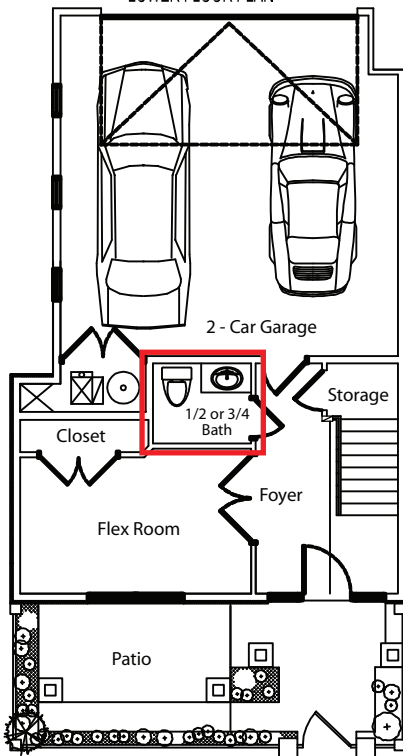

# The Kimberly

1923 APPROX SQUARE FEET

[www.lutahomes.com](http://www.lutahomes.com) Call / Text 801-884-6637

Kimberly

Amberlee

Chelsea

Ashley

Kaylee

LOWER FLOOR PLAN

MAIN FLOOR PLAN

UPPER FLOOR PLAN