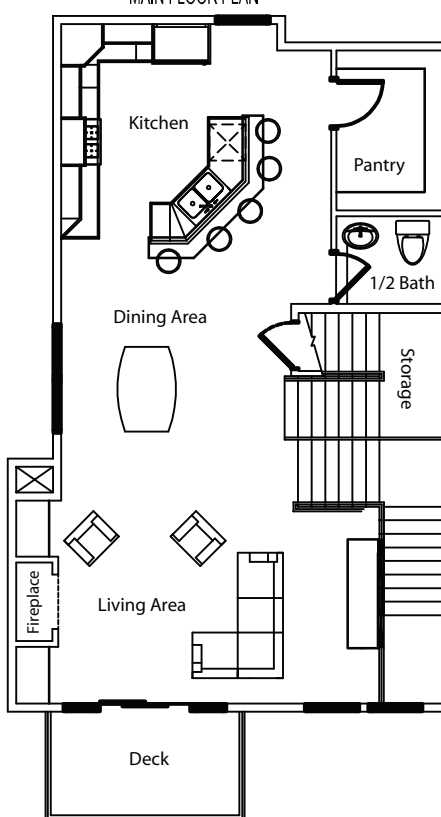

# The Kimberly

1923 APPROX SQUARE FEET

[www.lutahomes.com](http://www.lutahomes.com) Call / Text 801-884-6637

Kimberly

Amberlee

Chelsea

Ashley

Kaylee

LOWER FLOOR PLAN

MAIN FLOOR PLAN

UPPER FLOOR PLAN